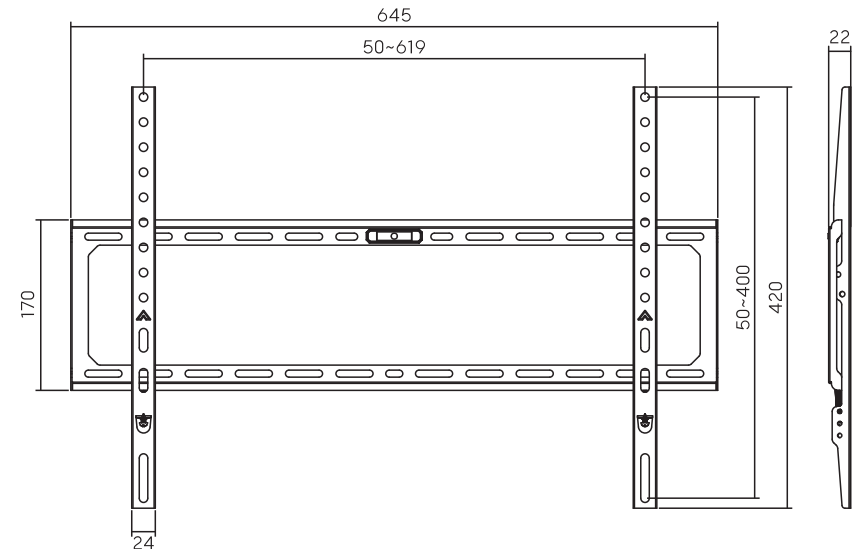

XSTAND BY  
**Xwave**

**TV NOSAČ**

Dimensions (mm)

**37/86 FIX**

VESA Compatible  
50x50 75x75 100x100 100x150 150x100  
100x200 200x100 150x150 200x200 200x300  
300x200 200x400 400x200 300x300  
300x400 400x300 600x200 500x300  
400x400 600x300 500x400 600x400

**86"**  
MAX  
FLAT/CURVED

**45kg**  
(99lbs)  
RATED

A (x1)

B (x2)

M-A (x4)  
M6x30

M-B (x4)  
M8x30

M-C (x4)  
D8

M-D (x4)  
Ø15xØ8x15

W-A (x6)  
ST6.3x55

W-B (x6)  
Ø10x45

W-C (x6)  
D6

2

3